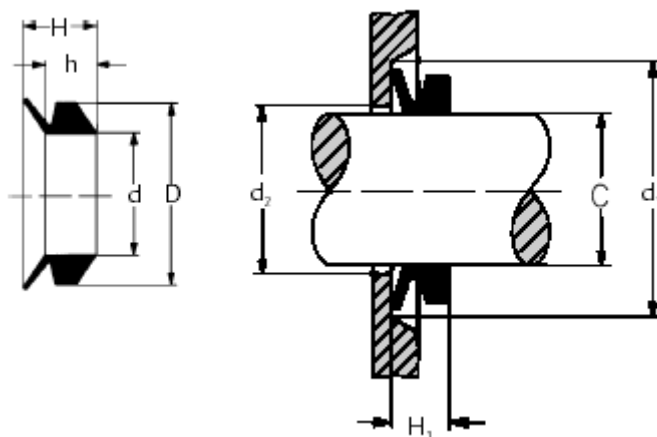

Data Sheet

Article number: 17950040S

Description: KLEE V-ring VS 50-40 NBR 60

Measures

C = 38-43
d = 36.0
D = 46.0
d1 = C+15
d2 = C+3
h = 9.5
H = 13.0
H1 = 11 +/- 1